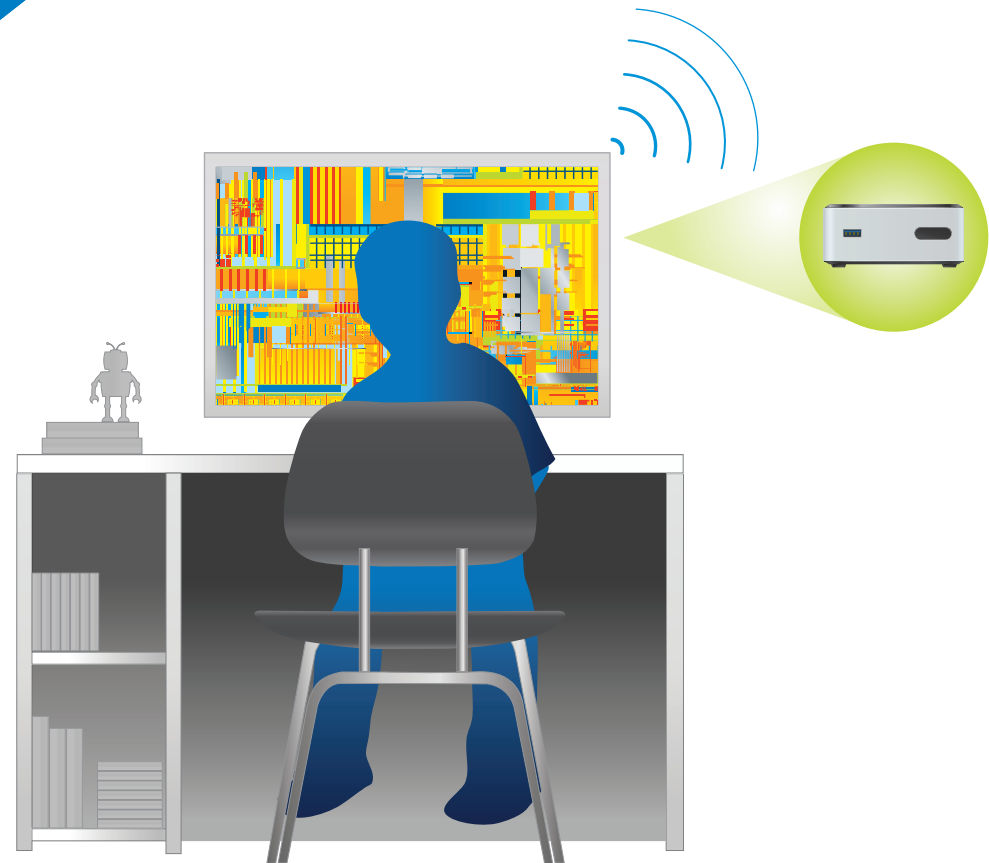

Intel® NUC

Proven performance, exceptional value.

USAGE **AFFORDABLE PC**

VESA MOUNT

USB 3.0

SMART
CONNECT

BUILT-IN

The Shape that Fits the Future.